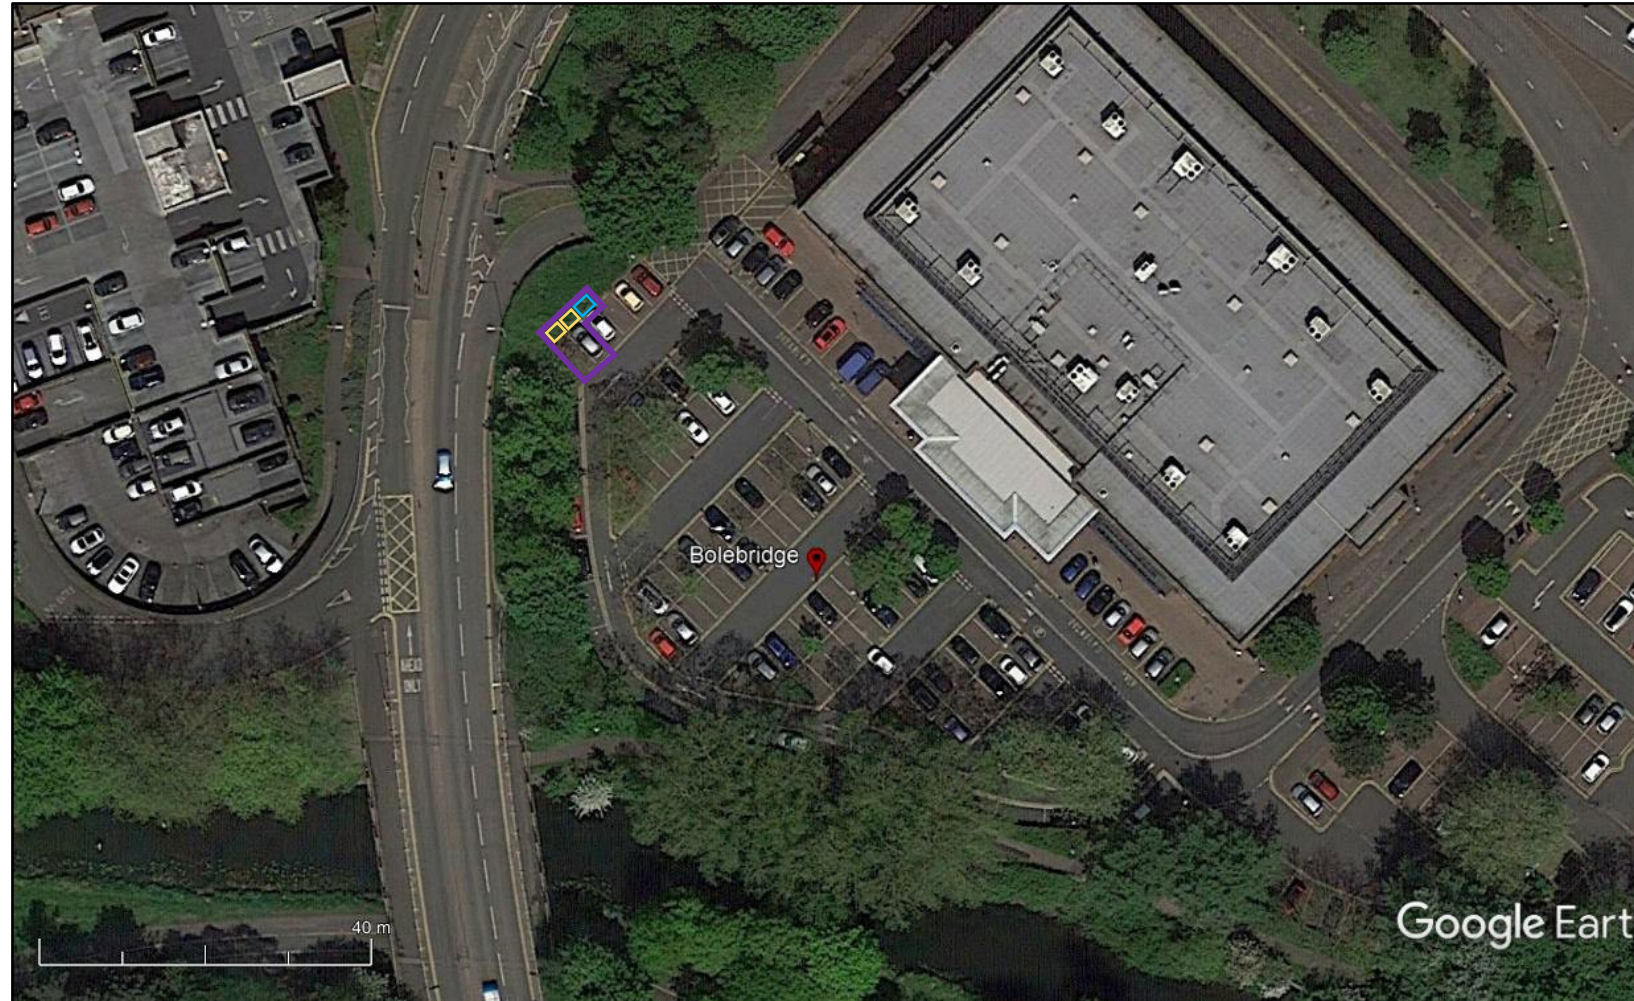

# Riverdrive

Riverdrive, Tamworth B79 7ND

- Proposed No. of Stations: 2
  - Access from A51
- Site within a mile of Bolebridge.
- Gym, bowling alley and grill restaurant on site.

# Bolebridge

50 Bolebridge St, Tamworth B79 7PB

- Proposed No. of Stations: 2
- 0.15 mile distance from nearest A road (A51)
- Site within a mile of Riverdrive.
- Appears to be within unregistered land.
- Cinema, costa and Frankie & Benny's on site.